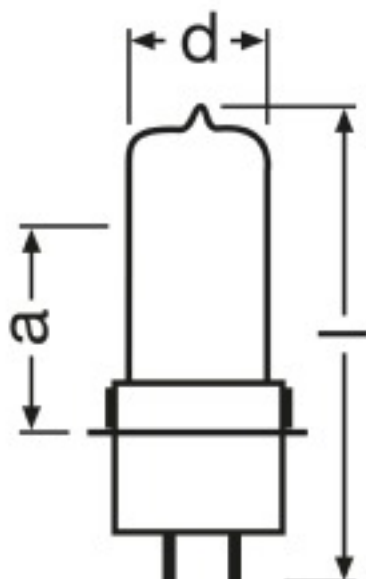

### Light technical data

Luminous flux	500 lm
---------------	--------

### Dimensions & weight

Diameter	9.0 mm
Length	40.0 mm
Filament diameter	0.8 mm

Product line drawing with letters

Base

**Lifespan**

Lifespan	100 h
----------	-------

**Additional product data**

Base (standard designation)	PG22-6.35
-----------------------------	-----------