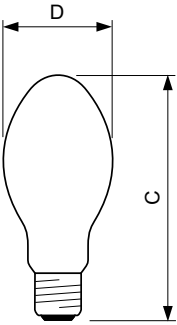

Product data

Operating and Electrical	
Power Consumption	71.5 W
Voltage (Nom)	90 V
Voltage (Nom)	90 V

General Information	
Cap-Base	E27 [E27]
Operating Position	UNIVERSAL [Any or Universal (U)]
Flux measurement reference	Sphere

Controls and Dimming	
Dimmable	Yes

Mechanical and Housing	
Bulb Finish	Coated glass
Bulb Shape	B70 [B 70mm]

Approval and Application	
Energy Efficiency Class	G
Mercury (Hg) Content (Max)	16.3 mg
Mercury (Hg) Content (Nom)	16.3 mg
Energy Consumption kWh/1000 h	72 kWh
EPREL Registration Number	473,373

Dimensional drawing

Product	D (max)	C (max)
SON 70W/220 I E27 1CT/24	71 mm	155 mm

Photometric data

Spectral Power Distribution Colour - SON 70W/220 I E27 1CT/24

Lifetime

Life Expectancy Diagram - SON 70W/220 I E27 1CT/24