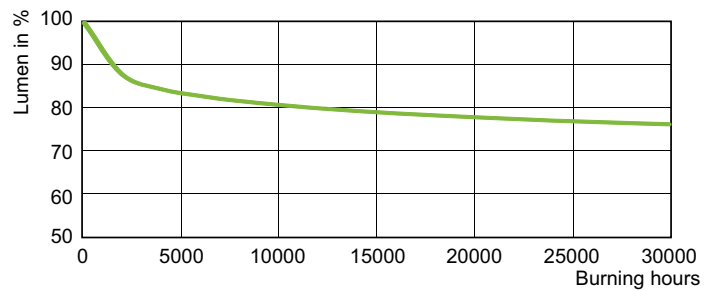

Dimensional drawing

Product	D (max)	C (max)
SON 70W/220 I E27 1CT/24	71 mm	155 mm

Photometric data

Spectral Power Distribution Colour - SON 70W/220 I E27 1CT/24

Lifetime

Life Expectancy Diagram - SON 70W/220 I E27 1CT/24