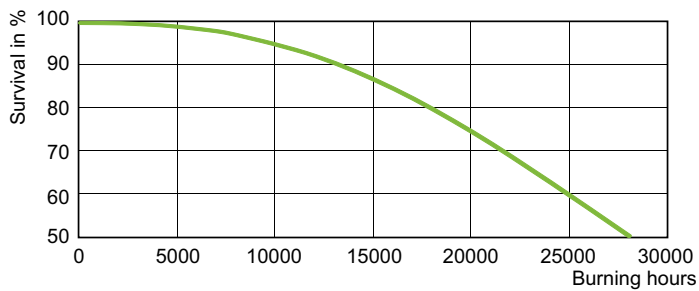

Dimensional drawing

Product	D (max)	C (max)
SON 70W/220 I E27 1CT/24	71 mm	155 mm

Photometric data

Spectral Power Distribution Colour - SON 70W/220 I E27 1CT/24

Lifetime

Life Expectancy Diagram - SON 70W/220 I E27 1CT/24