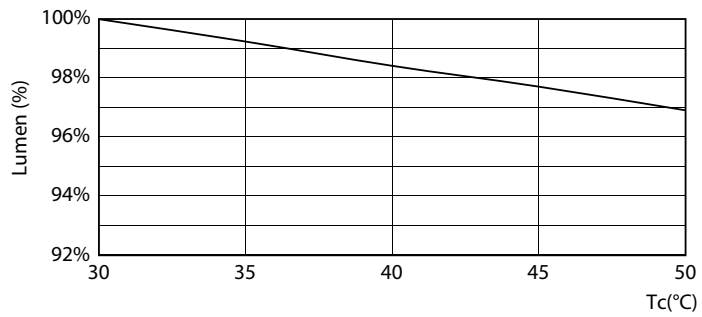

Tubulares LED

Vida útil

LEDtube S14 30K LumenVsTc