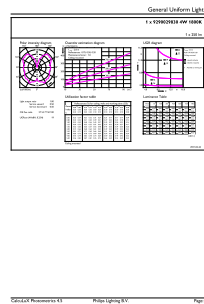

Plano de dimensiones

Product	D	C
LED classic 25W G93 E27 GOLD SP D SRT4	96 mm	143 mm

Datos fotométricos

Light Distribution Diagram - LED classic 25W G93 E27 GOLD SP D SRT4

General uniform lighting - LED classic 25W G93 E27 GOLD SP D SRT4