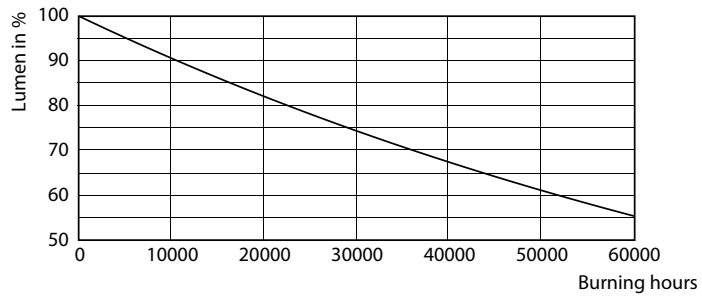

CorePro tubo LED EM/230V T8

Vida útil

LEDtube 30K