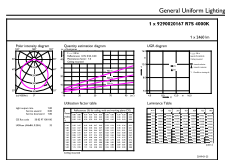

CorePro LEDlinear MV

Numerador - Paquetes por caja exterior	10
N.º de material (12NC)	929002016702
Peso neto (pieza)	0.095 kg

Plano de dimensiones

Product	D	C
CoreProLED linearD 17.5-150W R7S 118 840	42 mm	118 mm

R7S 230V 18W-150W 2500lm 200D 4000K R7S

Datos fotométricos

General Uniform Lighting

LEDspot R7S 230V 4000K