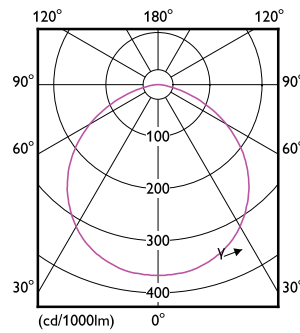

CorePro LEDlinear MV

Numerador - Paquetes por caja exterior	10
N.º de material (12NC)	929002016702
Peso neto (pieza)	0.095 kg

Plano de dimensiones

Product	D	C
CoreProLED linearD 17.5-150W R7S 118 840	42 mm	118 mm

R7S 230V 18W-150W 2500lm 200D 4000K R7S

Datos fotométricos

General Uniform Lighting

LEDspot R7S 230V 4000K