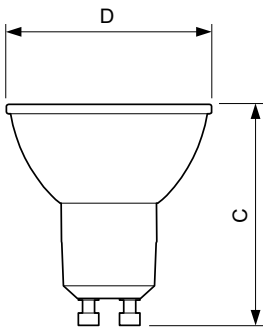

MASTER LEDspot ExpertColor MV

Temperatura

Temperatura máxima (nom.)	80 °C

Controles y regulación

Regulable	Si

Aprobación y aplicación

Apto para la iluminación de acento	Si
Etiqueta de eficiencia energética (EEL)	A+
Consumo energético kWh/1000 h	4 kWh

Datos de producto

Código de producto completo	871869670751700

Nombre de producto del pedido

MASTER LED ExpertColor LED
ExpertColor 3.9-35W GU10 930 25D

EAN/UPC - Producto

8718696707517

Código de pedido

70751700

Cantidad por paquete

1

Numerador - Paquetes por caja exterior

10

N.º de material (12NC)

929001346502

Peso neto (pieza)

0.038 kg

Plano de dimensiones

GU10 230V4W-35W 245lm 25D 3000K GU10 Dim

Product

D C

MASTER LED ExpertColor LED ExpertColor 3.9-35W GU10 930 25D 50 mm 54 mm

Datos fotométricos