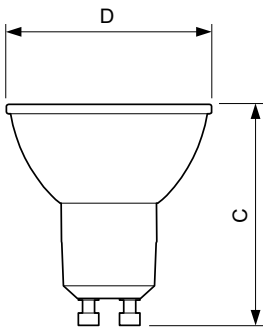

MASTER LEDspot ExpertColor MV

Temperatura

Temperatura máxima (nom.)	80 °C

Controles y regulación

Regulable	Si

Aprobación y aplicación

Apto para la iluminación de acento	Si
Etiqueta de eficiencia energética (EEL)	A+
Consumo energético kWh/1000 h	4 kWh

Datos de producto

Código de producto completo	871869670757900

Nombre de producto del pedido

MASTER LED ExpertColor LED
ExpertColor 3.9-35W GU10 930 36D

EAN/UPC - Producto

8718696707579

Código de pedido

70757900

Cantidad por paquete

1

Numerador - Paquetes por caja exterior

10

N.º de material (12NC)

929001346802

Peso neto (pieza)

0.038 kg

Plano de dimensiones

GU10 230V4W-35W 245lm 40D 3000K GU10 Dim

Product

D C

MASTER LED ExpertColor LED ExpertColor 3.9-35W GU10 930 50 mm 54 mm
36D

Datos fotométricos