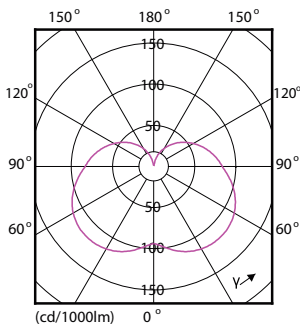

Spectral Power Distribution Colour - CorePro LED Stick ND 9.5-68W T38 E27 830

Light Distribution Diagram - CorePro LED Stick ND 9.5-68W T38 E27 830